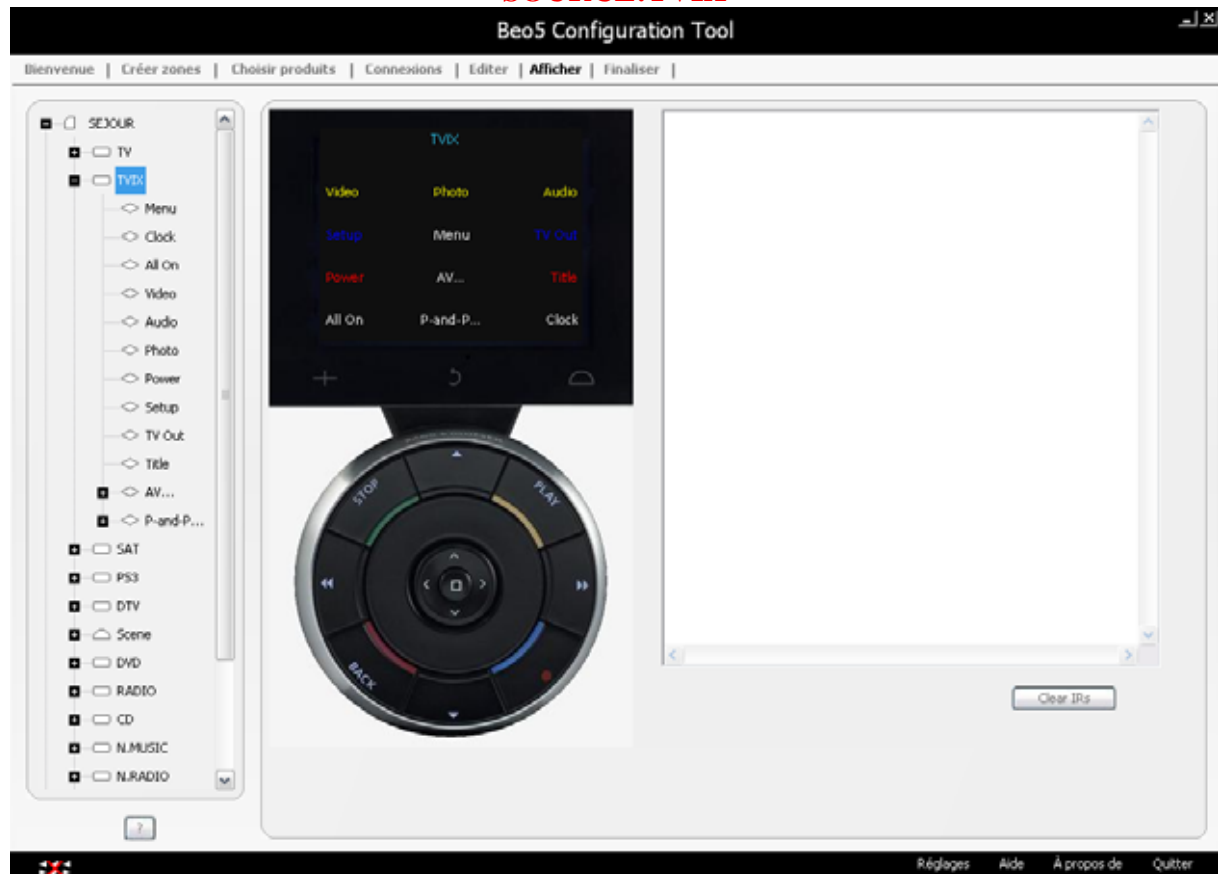

**Source: PS3**

**SOURCE:TVIX**

**SOURCE:RADIO**

**P and P MENU**

**P and P secondary source menu**

**AV MENU**

**AV secondary source menu**