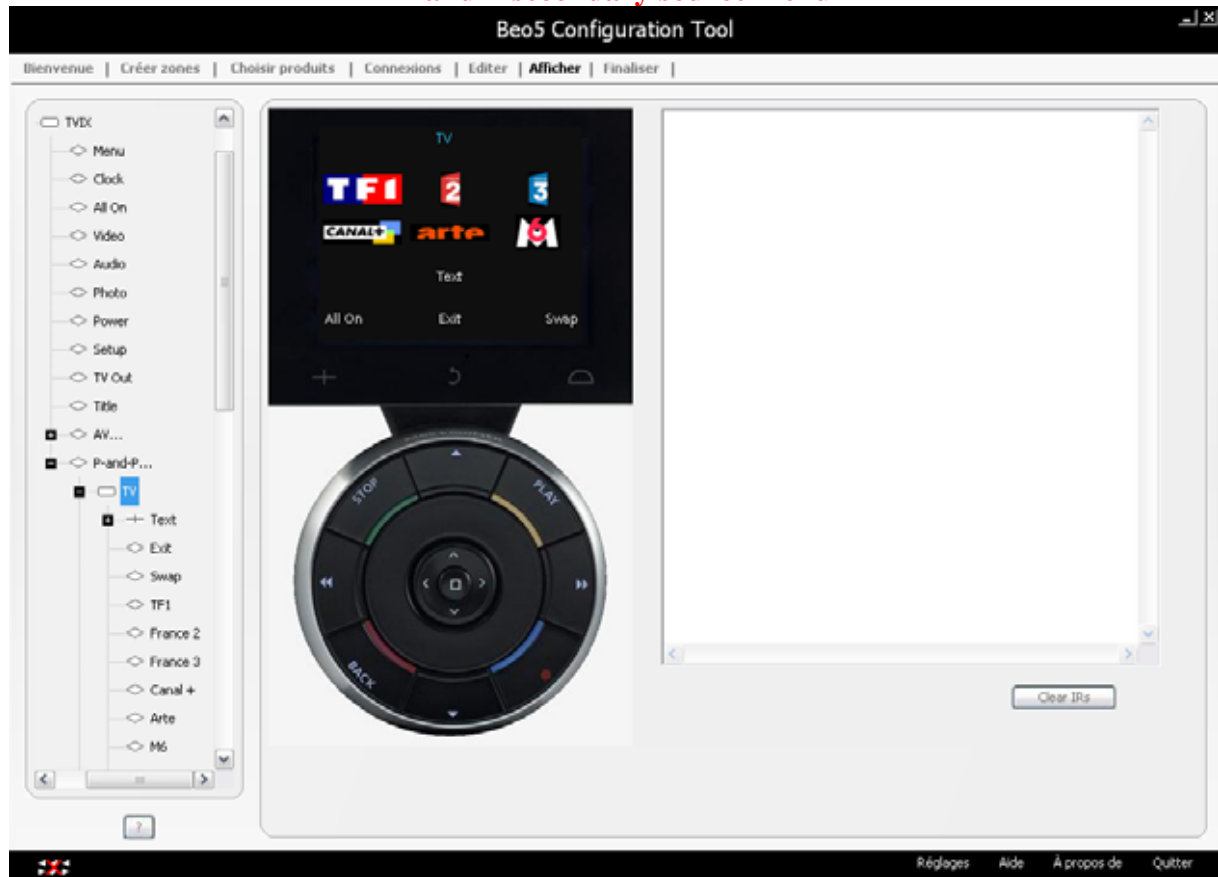

**Source: PS3**

**SOURCE:TVIX**

**SOURCE:RADIO**

**P and P MENU**

**P and P secondary source menu**

**AV MENU**

**AV secondary source menu**