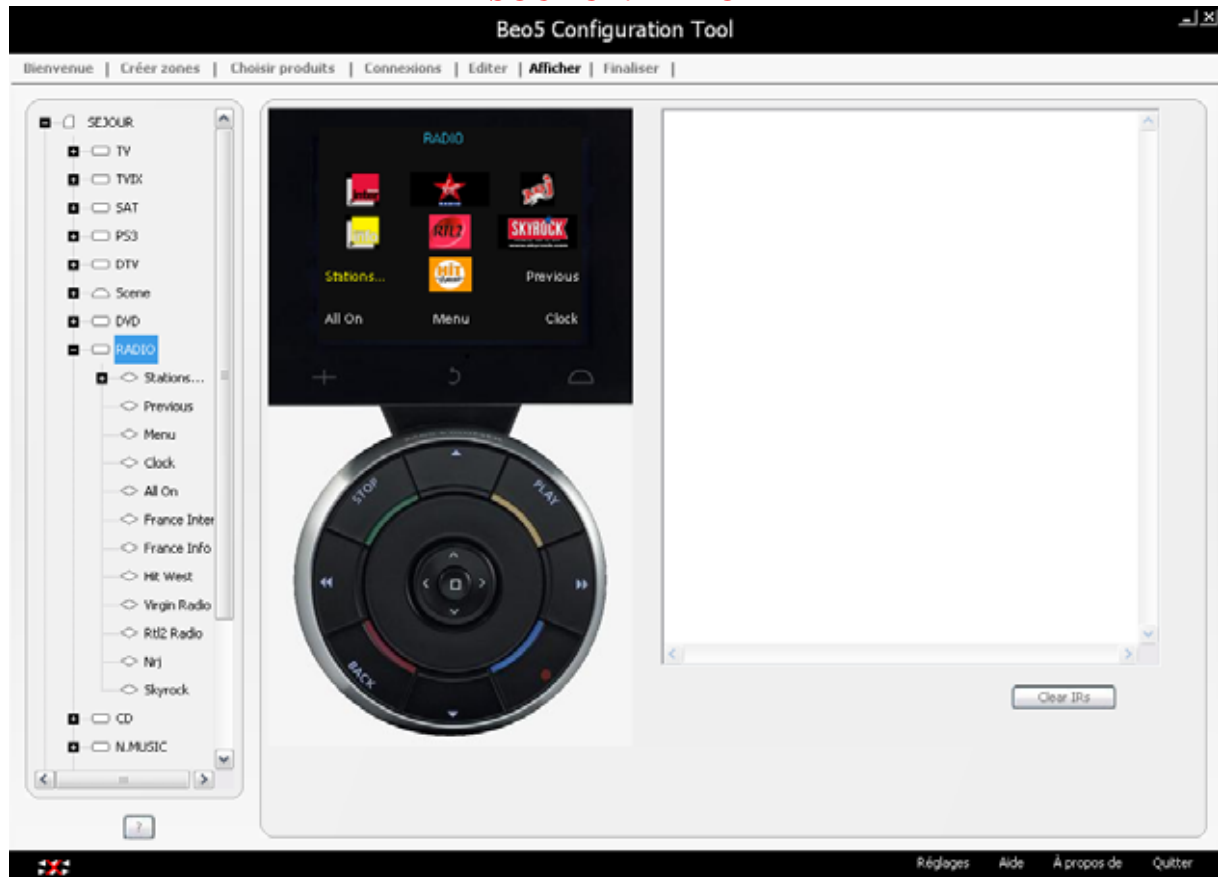

**Source: PS3**

**SOURCE:TVIX**

**SOURCE:RADIO**

**P and P MENU**

**P and P secondary source menu**

**AV MENU**

**AV secondary source menu**