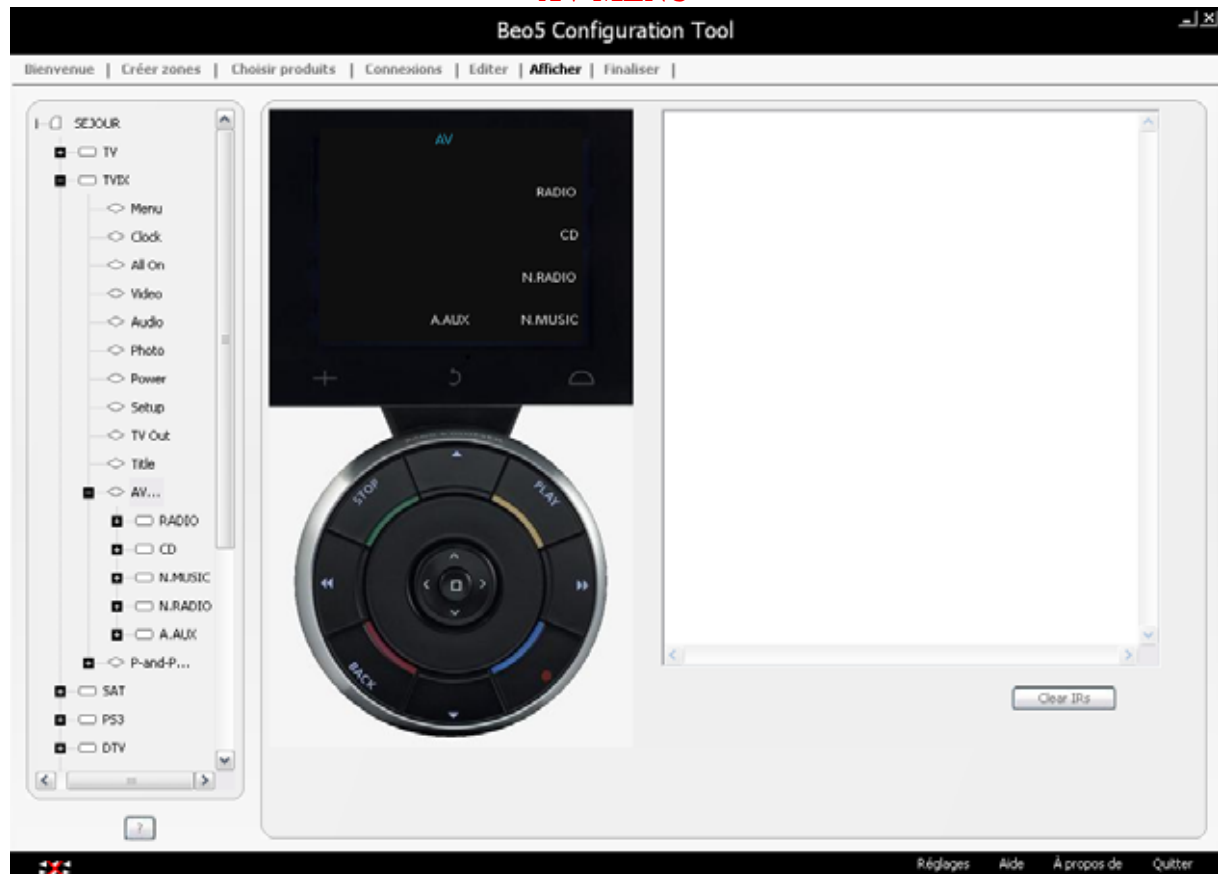

**Source: PS3**

**SOURCE:TVIX**

**SOURCE:RADIO**

**P and P MENU**

**P and P secondary source menu**

**AV MENU**

**AV secondary source menu**