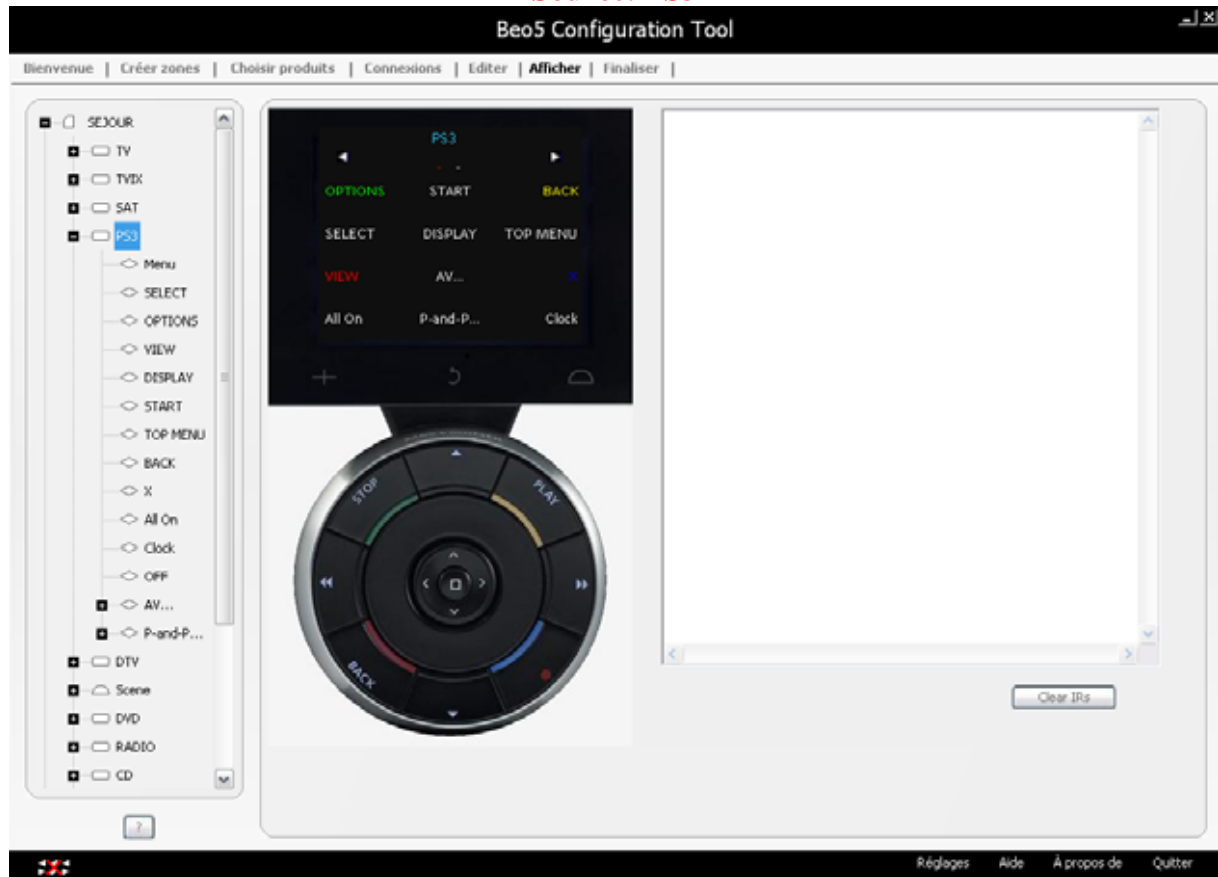

**Source: PS3**

**SOURCE:TVIX**

**SOURCE:RADIO**

**P and P MENU**

**P and P secondary source menu**

**AV MENU**

**AV secondary source menu**