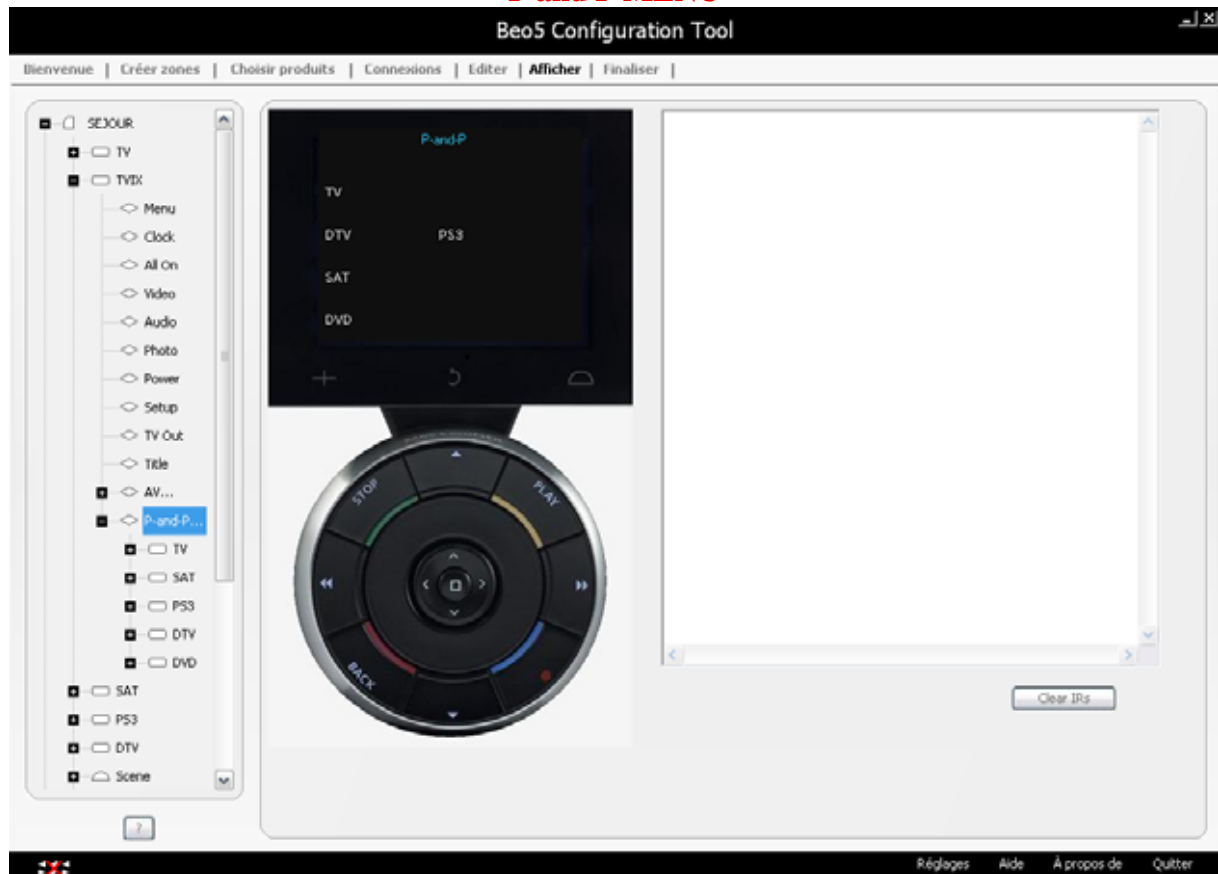

**Source: PS3**

**SOURCE:TVIX**

**SOURCE:RADIO**

**P and P MENU**

**P and P secondary source menu**

**AV MENU**

**AV secondary source menu**